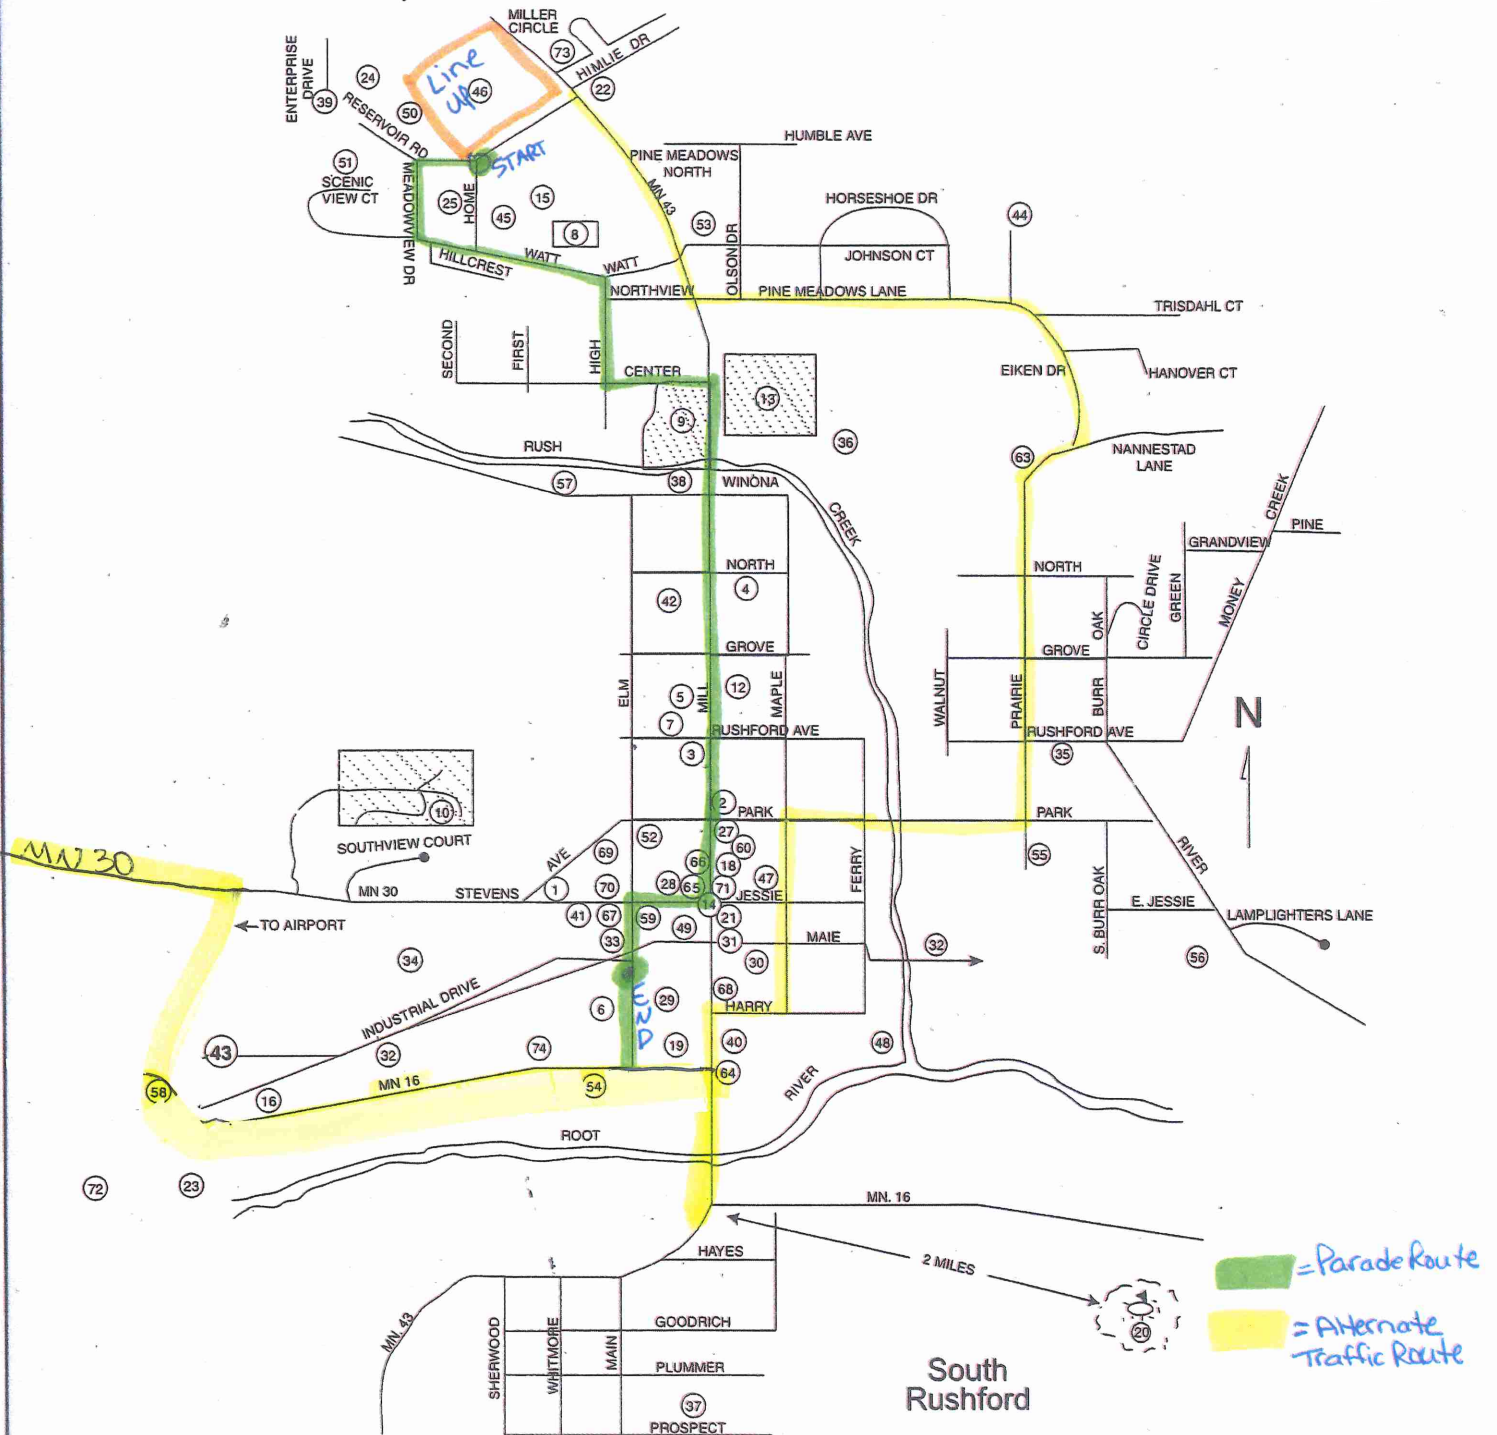

Rushford Days GRAND PARADE - Sat., July 16, 2016
Starts at 7:00pm

City Of Rushford

Prepared by: City Of Rushford

- | | | |
|---|---|--|
| 1. Episcopal Church | 25. Good Shepherd Apartments | 49. Lynndyn Bridge Restaurant |
| 2. Presbyterian Church | 27. Bestemor Inn | 50. Connaughty Industries |
| 3. Rushford Lutheran Church | 28. Winona Clinic / Sterling Pharmacy | 51. Scenic View Townhomes |
| 4. St. Mark's Lutheran Church | 29. Nordic Lanes / The Creamery | 52. SEMCAC |
| 5. St. Joseph's Catholic Church | 30. Rushford Foods | 53. Hoff Funeral Home |
| 6. Police, Ambulance & Fire | 31. Mill Street Mall | 54. Kwik Trip |
| 7. City Hall/Library
Veteran's Memorial Park | 32. Root River Bike Trail | 55. Rush Creek Townhomes |
| 8. Rushford Aquatic Center | 33. Trail Center / Depot | 56. Rushford Manor Apts. |
| 9. North End City Park / Camping | 34. JMW | 57. Historic Hoiland Mill |
| 10. Magelssen Bluff City Park | 35. Brooklyn Park | 58. Bluffview Trailer Court & Campground |
| 12. Rushford / Peterson High School | 36. Creekside Park / Creative
Playground | 59. Stumpy's Restaurant |
| | | 60. Merchants Bank Drive Thru |

RUSHFORD